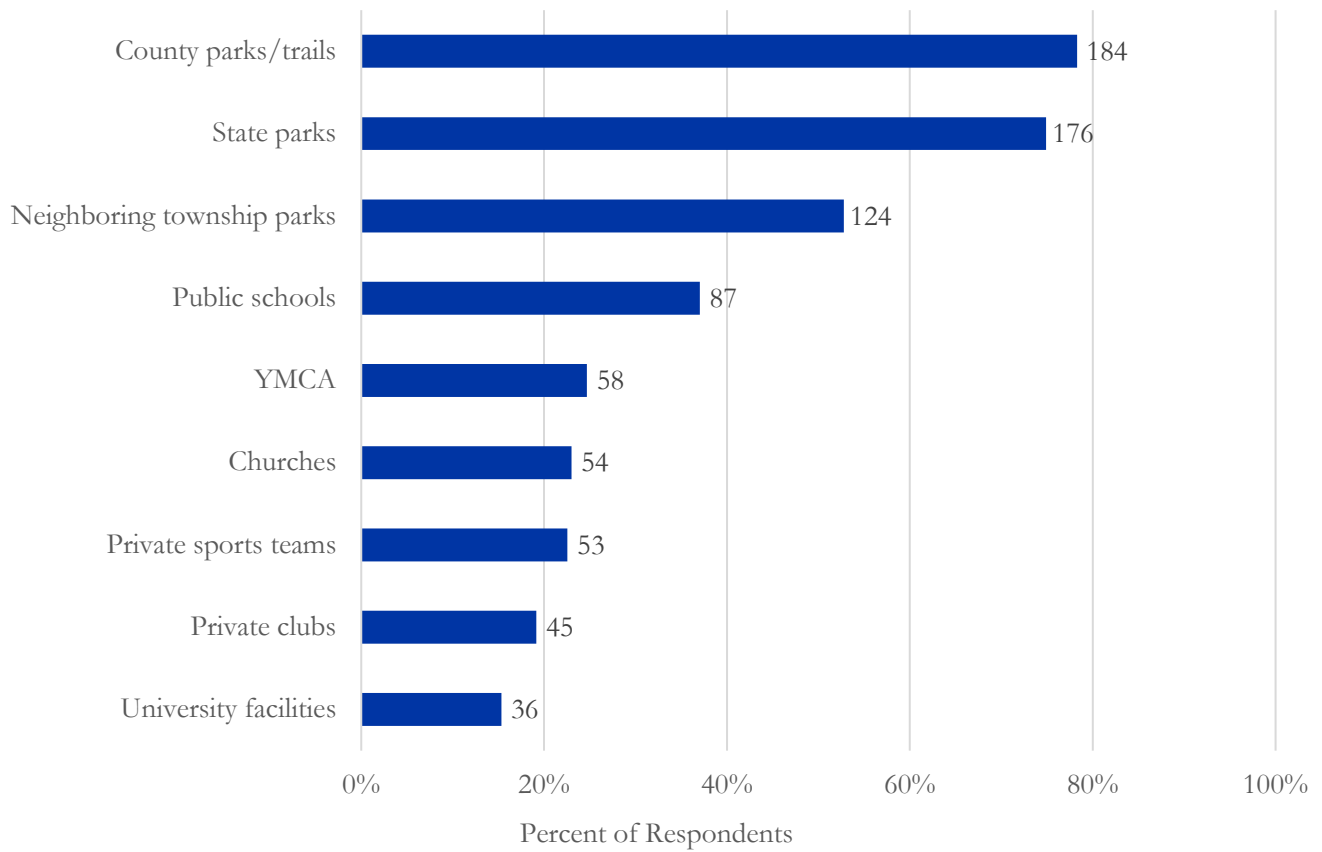

PARKS AND RECREATION SURVEY RESULTS
TOTAL RESPONDENTS: 243

Residency of Respondents

Age Ranges of Respondents

Note: No Respondents in 0-17 range, Total Respondents: 243

Regular Park Visits

Overall Ratings of Parks and Recreation Facilities (Scale 1-5, 5 is best)

Importance of Recreational Types

Recreation Types	Unimportant	Not very important	Unsure	Somewhat important	Very important	Total
Skateboarding	72	55	45	44	12	228
Volleyball	47	53	44	68	19	231
Football	54	66	40	52	21	233
Ice Skating	45	44	38	77	27	231
Boating	44	58	37	64	28	231
Golf	60	55	40	47	29	231
Tennis	49	56	31	64	29	229
Concessions	37	49	38	80	29	233
Soccer	40	64	43	54	30	231
Basketball	42	51	35	73	32	233
Sledding	33	50	36	78	36	233
Baseball/softball	41	49	32	69	38	229
Swimming	30	57	31	75	39	232
Pickleball	52	41	42	57	40	232
Fishing	33	53	35	67	46	234
Biking	22	43	26	88	56	235
Picnicking	13	26	24	97	76	236
Disc Golf	40	30	34	44	90	238
Playground	24	28	13	72	98	235
Nature Trail	5	7	6	79	140	237

Recreation Facilities Used Outside City of Hastings

Desired Recreational Facilities

Importance of Quality Recreation Programs

Desired Recreation Programs Not Available

Quality Rating of Hastings Recreation Programs
(Scale 1-5, 5 is best), **Average Rating: 3.66** (205 Respondents)