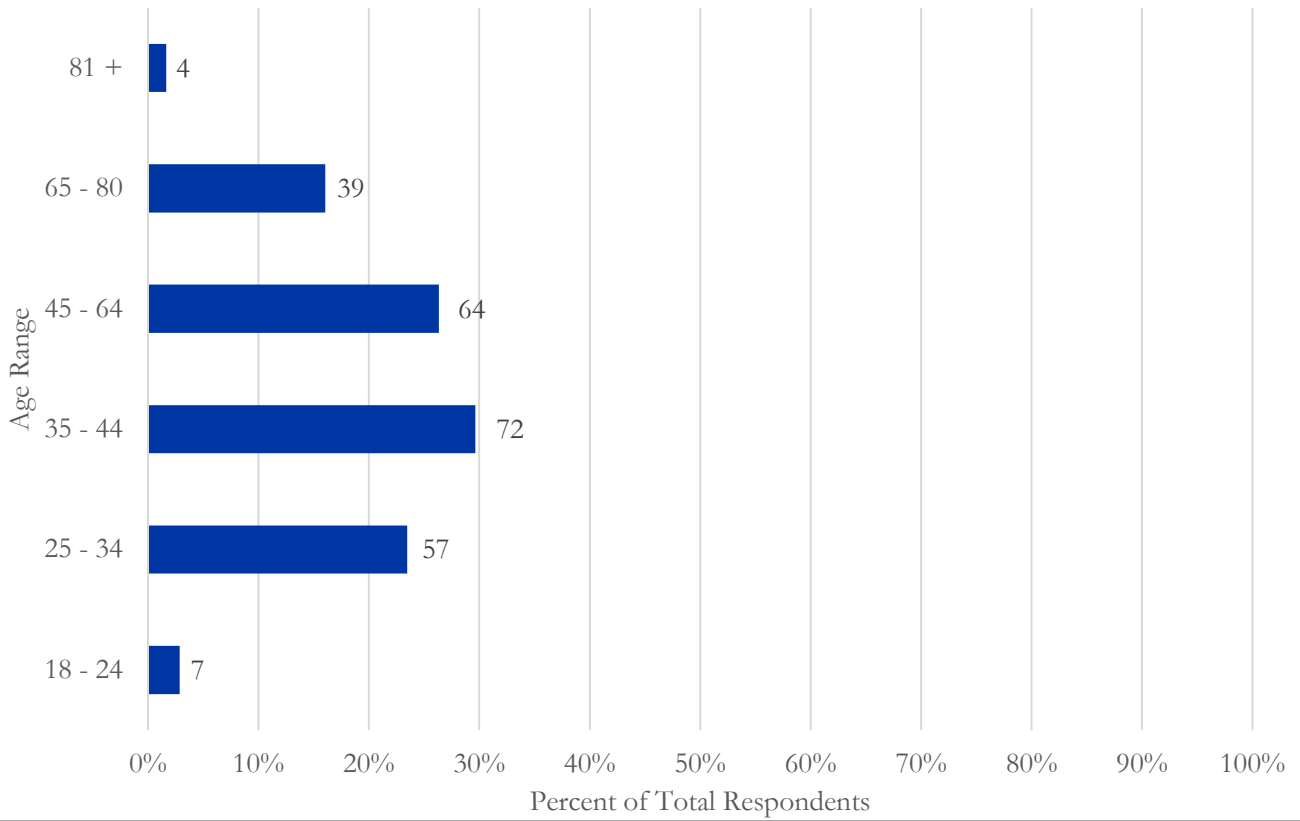

PARKS AND RECREATION SURVEY RESULTS
TOTAL RESPONDENTS: 243

Residency of Respondents

Age Ranges of Respondents

Note: No Respondents in 0-17 range, Total Respondents: 243

Regular Park Visits

Overall Ratings of Parks and Recreation Facilities (Scale 1-5, 5 is best)