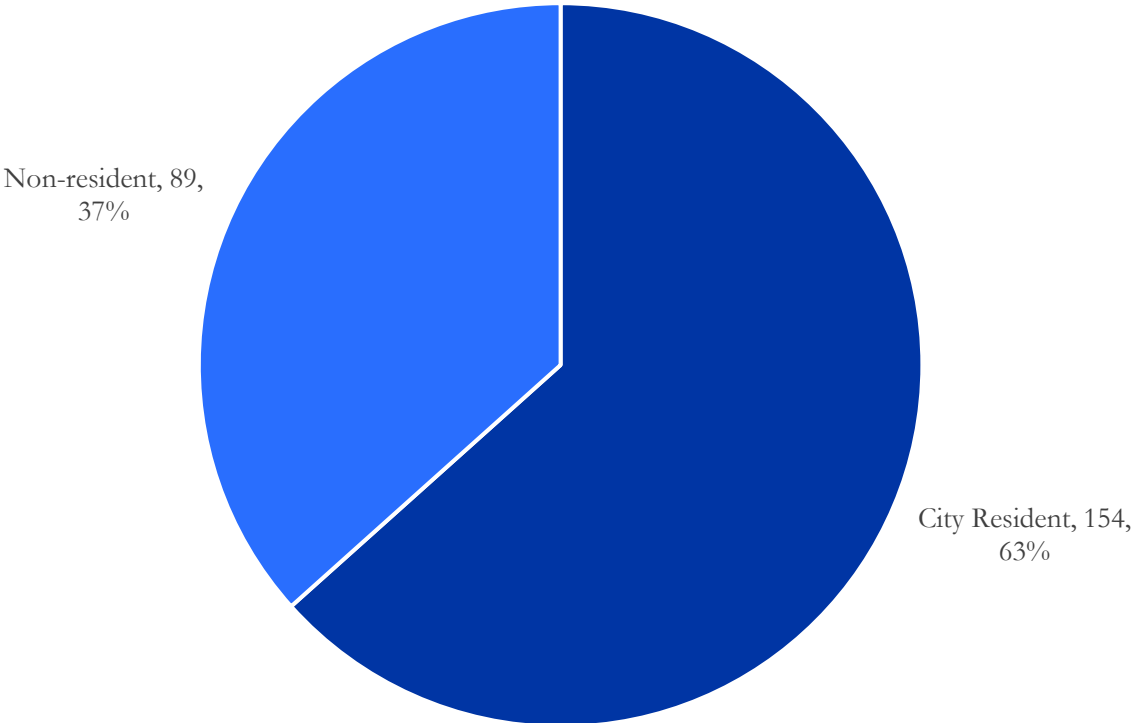

PARKS AND RECREATION SURVEY RESULTS
TOTAL RESPONDENTS: 243

Residency of Respondents

Age Ranges of Respondents

Note: No Respondents in 0-17 range, Total Respondents: 243

Regular Park Visits

Overall Ratings of Parks and Recreation Facilities (Scale 1-5, 5 is best)

Importance of Recreational Types

Recreation Types	Unimportant	Not very important	Unsure	Somewhat important	Very important	Total
Skateboarding	72	55	45	44	12	228
Volleyball	47	53	44	68	19	231
Football	54	66	40	52	21	233
Ice Skating	45	44	38	77	27	231
Boating	44	58	37	64	28	231
Golf	60	55	40	47	29	231
Tennis	49	56	31	64	29	229
Concessions	37	49	38	80	29	233
Soccer	40	64	43	54	30	231
Basketball	42	51	35	73	32	233
Sledding	33	50	36	78	36	233
Baseball/softball	41	49	32	69	38	229
Swimming	30	57	31	75	39	232
Pickleball	52	41	42	57	40	232
Fishing	33	53	35	67	46	234
Biking	22	43	26	88	56	235
Picnicking	13	26	24	97	76	236
Disc Golf	40	30	34	44	90	238
Playground	24	28	13	72	98	235
Nature Trail	5	7	6	79	140	237