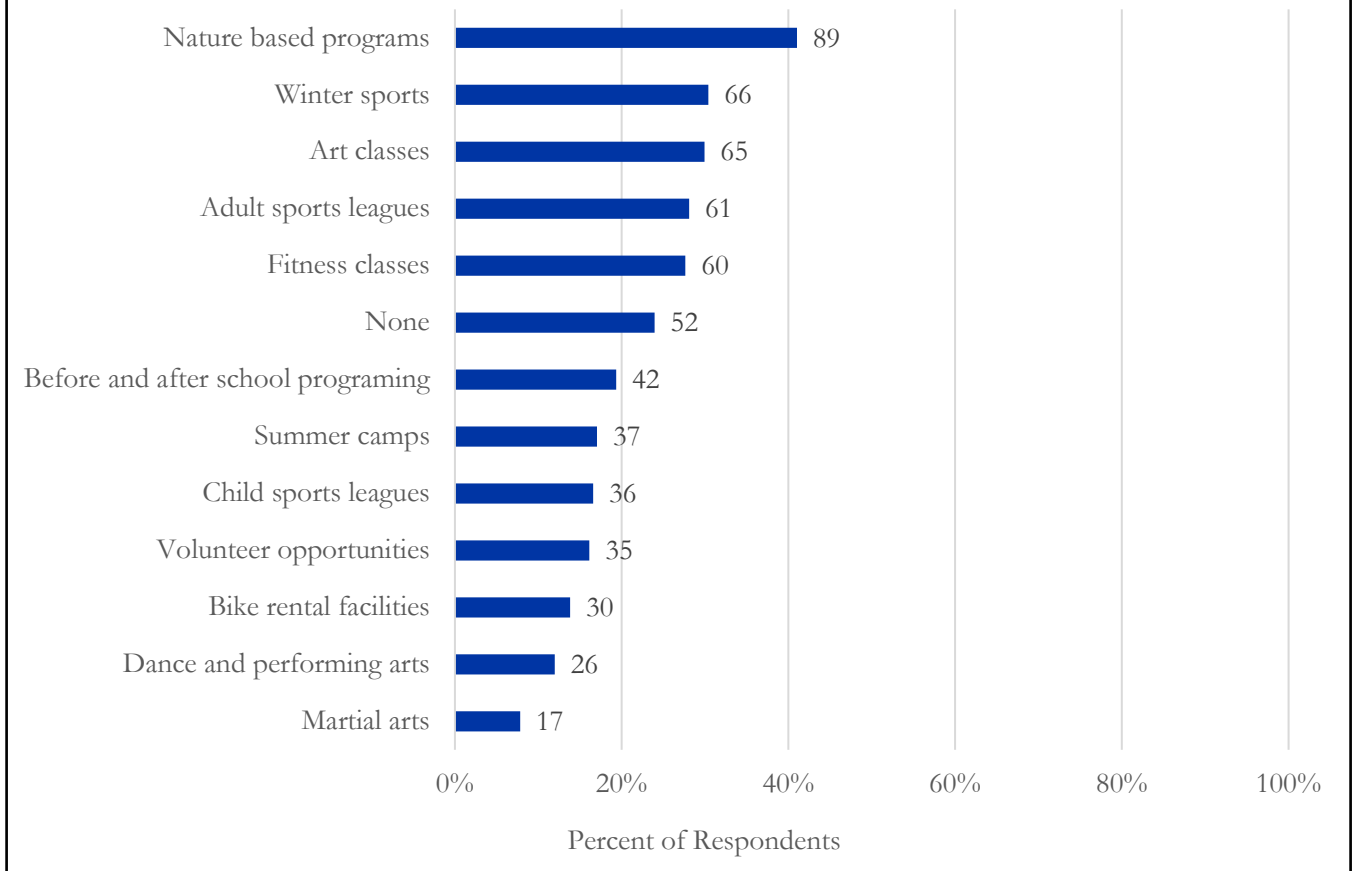

Recreation Facilities Used Outside City of Hastings

Desired Recreational Facilities

Importance of Quality Recreation Programs

Desired Recreation Programs Not Available

Quality Rating of Hastings Recreation Programs
(Scale 1-5, 5 is best), **Average Rating: 3.66** (205 Respondents)