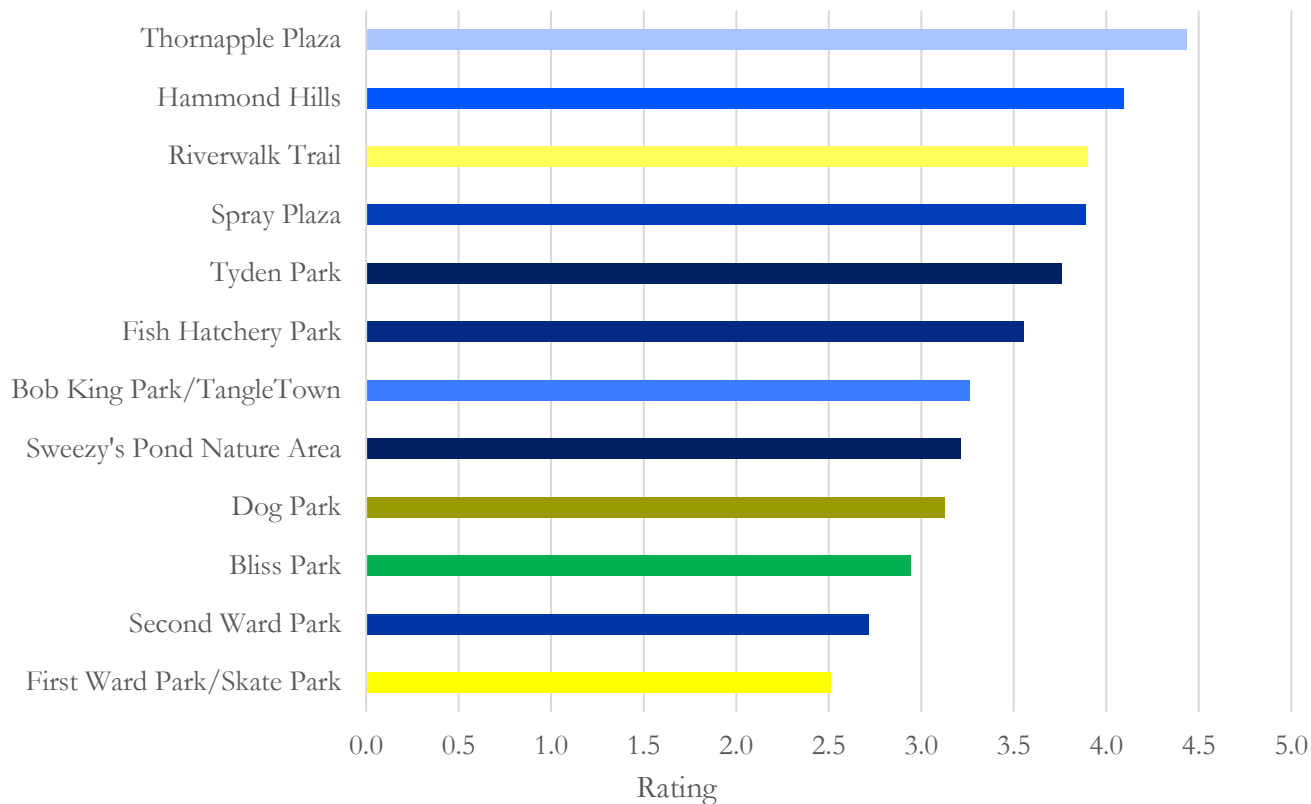

PARKS AND RECREATION SURVEY RESULTS
TOTAL RESPONDENTS: 243

Residency of Respondents

Age Ranges of Respondents

Note: No Respondents in 0-17 range, Total Respondents: 243

Regular Park Visits

Overall Ratings of Parks and Recreation Facilities (Scale 1-5, 5 is best)

Importance of Recreational Types

Recreation Types	Unimportant	Not very important	Unsure	Somewhat important	Very important	Total
Skateboarding	72	55	45	44	12	228
Volleyball	47	53	44	68	19	231
Football	54	66	40	52	21	233
Ice Skating	45	44	38	77	27	231
Boating	44	58	37	64	28	231
Golf	60	55	40	47	29	231
Tennis	49	56	31	64	29	229
Concessions	37	49	38	80	29	233
Soccer	40	64	43	54	30	231
Basketball	42	51	35	73	32	233
Sledding	33	50	36	78	36	233
Baseball/softball	41	49	32	69	38	229
Swimming	30	57	31	75	39	232
Pickleball	52	41	42	57	40	232
Fishing	33	53	35	67	46	234
Biking	22	43	26	88	56	235
Picnicking	13	26	24	97	76	236
Disc Golf	40	30	34	44	90	238
Playground	24	28	13	72	98	235
Nature Trail	5	7	6	79	140	237

Recreation Facilities Used Outside City of Hastings

Desired Recreational Facilities

Importance of Quality Recreation Programs

Desired Recreation Programs Not Available

Quality Rating of Hastings Recreation Programs
(Scale 1-5, 5 is best), **Average Rating: 3.66** (205 Respondents)