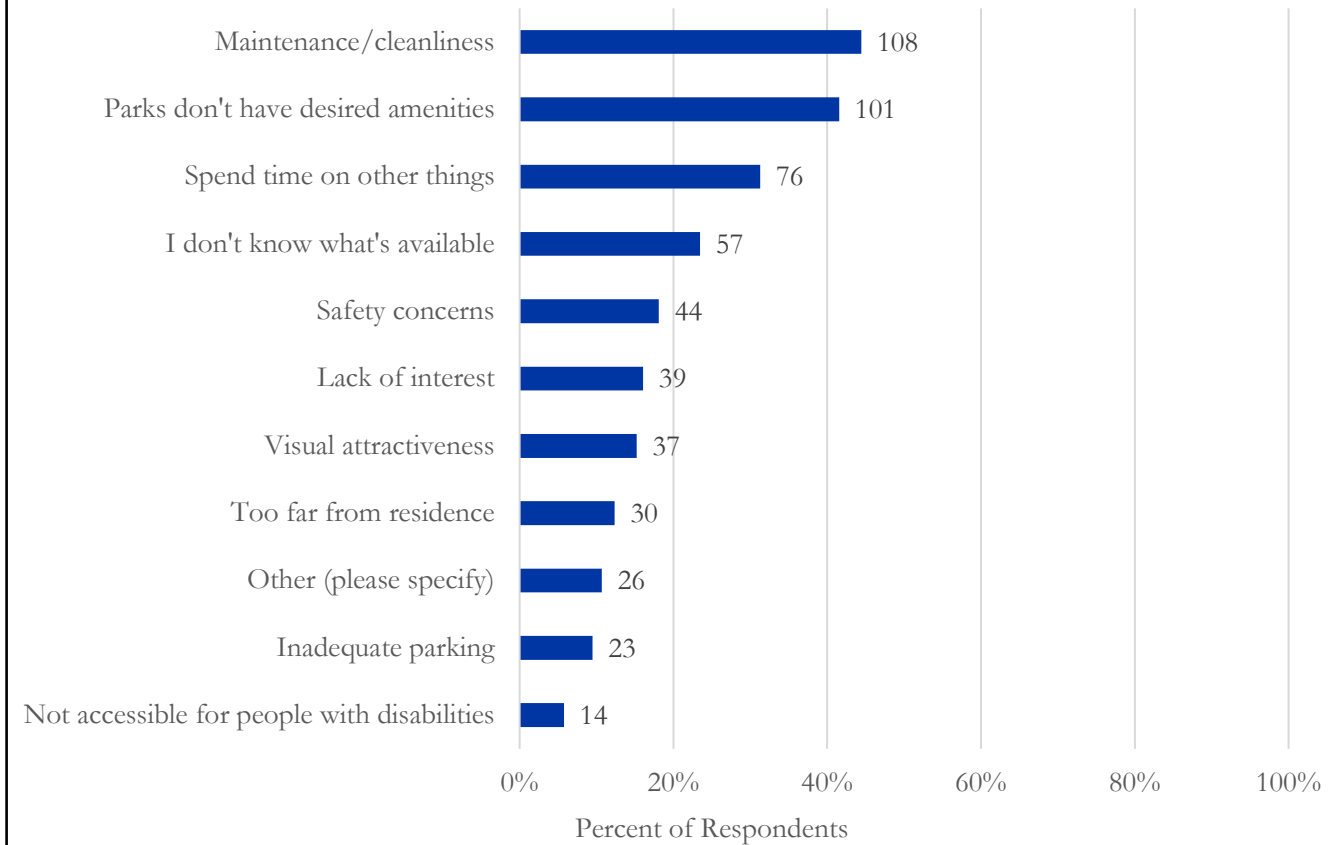

Top Reasons Parks, Facilities, or Programs are Not Used

Other (Specified Reasons):

- Age
- Bathroom Access
- Disc Golf putting course at Hammond
- Few amenities/activities for very young children
- Fun and comfortable furniture would be a draw
- Grounds are unkept
- Hastings needs ice rinks
- Have a dog and the parks are small and pretty busy
- Homeless in the park, not enough hiking trails
- Lack of gated areas for children with autism
- No pickleball courts
- Not a necessity
- Not enough shaded areas
- Not enough toddler play equipment/activities
- Not monitored so sketchy people around.
- Pickleball not available
- Playground outdated
- Bball and tennis courts poor
- Restrooms
- Tangle town needs to go.
- Time for something cool. BMX!
- Toilets, dog walking paths, benches