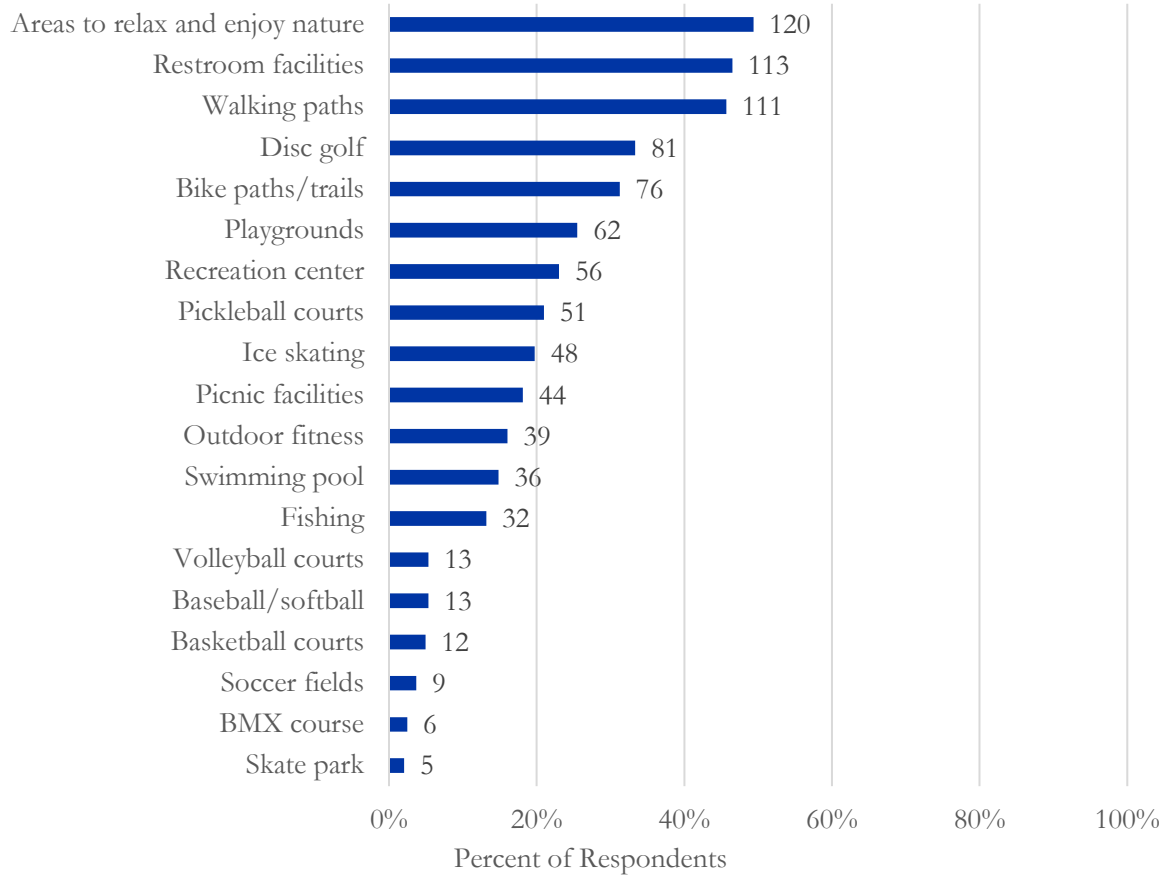

PARKS AND RECREATION SURVEY RESULTS
TOTAL RESPONDENTS: 243

Residency of Respondents

Age Ranges of Respondents

Note: No Respondents in 0-17 range, Total Respondents: 243

Regular Park Visits

Overall Ratings of Parks and Recreation Facilities (Scale 1-5, 5 is best)

Importance of Recreational Types

Recreation Types	Unimportant	Not very important	Unsure	Somewhat important	Very important	Total
Skateboarding	72	55	45	44	12	228
Volleyball	47	53	44	68	19	231
Football	54	66	40	52	21	233
Ice Skating	45	44	38	77	27	231
Boating	44	58	37	64	28	231
Golf	60	55	40	47	29	231
Tennis	49	56	31	64	29	229
Concessions	37	49	38	80	29	233
Soccer	40	64	43	54	30	231
Basketball	42	51	35	73	32	233
Sledding	33	50	36	78	36	233
Baseball/softball	41	49	32	69	38	229
Swimming	30	57	31	75	39	232
Pickleball	52	41	42	57	40	232
Fishing	33	53	35	67	46	234
Biking	22	43	26	88	56	235
Picnicking	13	26	24	97	76	236
Disc Golf	40	30	34	44	90	238
Playground	24	28	13	72	98	235
Nature Trail	5	7	6	79	140	237

Recreation Facilities Used Outside City of Hastings

Desired Recreational Facilities

Importance of Quality Recreation Programs

Desired Recreation Programs Not Available

Quality Rating of Hastings Recreation Programs
(Scale 1-5, 5 is best), **Average Rating: 3.66** (205 Respondents)