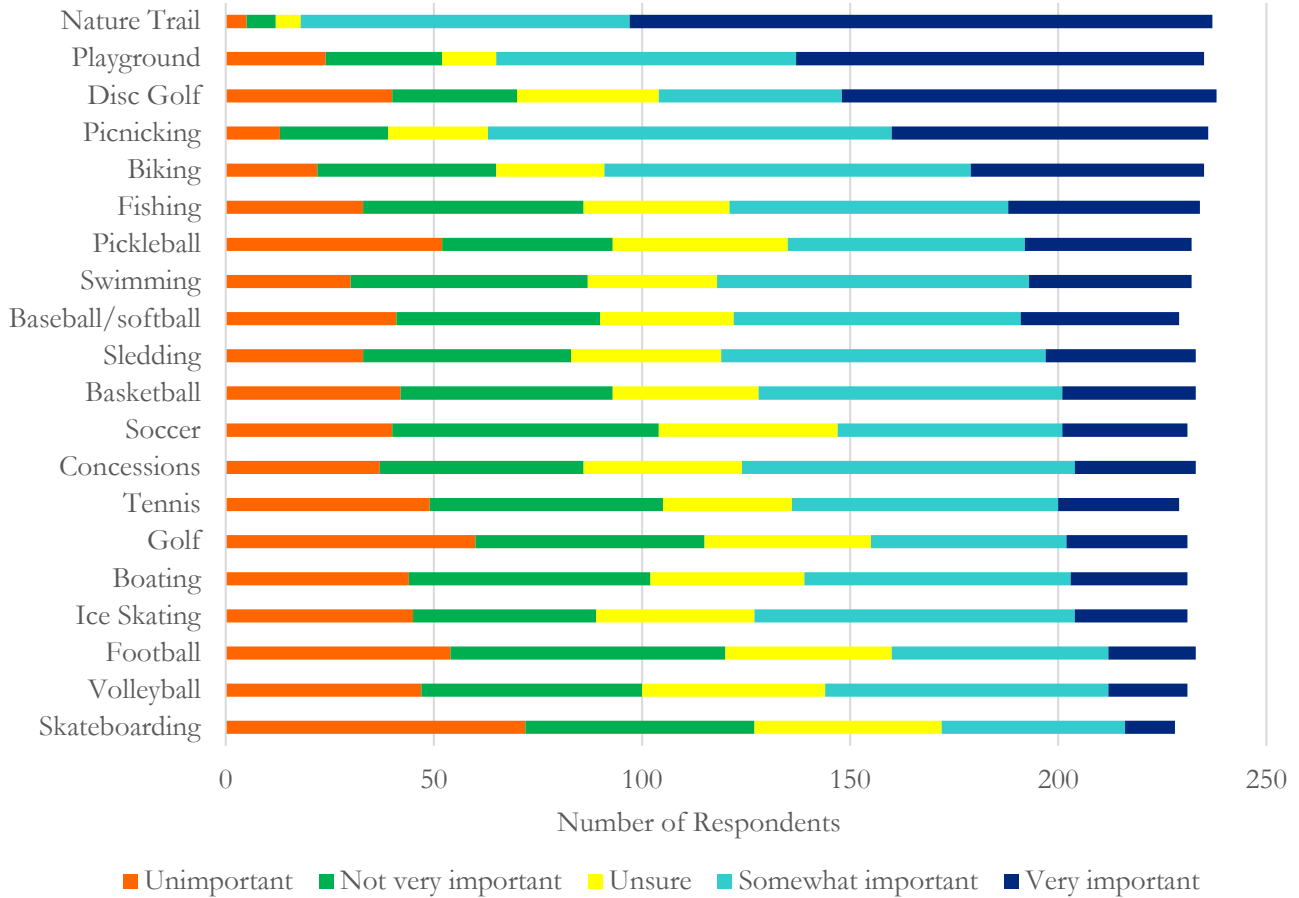

PARKS AND RECREATION SURVEY RESULTS
TOTAL RESPONDENTS: 243

Residency of Respondents

Age Ranges of Respondents

Note: No Respondents in 0-17 range, Total Respondents: 243

Regular Park Visits

Overall Ratings of Parks and Recreation Facilities (Scale 1-5, 5 is best)

Importance of Recreational Types

Recreation Types	Unimportant	Not very important	Unsure	Somewhat important	Very important	Total
Skateboarding	72	55	45	44	12	228
Volleyball	47	53	44	68	19	231
Football	54	66	40	52	21	233
Ice Skating	45	44	38	77	27	231
Boating	44	58	37	64	28	231
Golf	60	55	40	47	29	231
Tennis	49	56	31	64	29	229
Concessions	37	49	38	80	29	233
Soccer	40	64	43	54	30	231
Basketball	42	51	35	73	32	233
Sledding	33	50	36	78	36	233
Baseball/softball	41	49	32	69	38	229
Swimming	30	57	31	75	39	232
Pickleball	52	41	42	57	40	232
Fishing	33	53	35	67	46	234
Biking	22	43	26	88	56	235
Picnicking	13	26	24	97	76	236
Disc Golf	40	30	34	44	90	238
Playground	24	28	13	72	98	235
Nature Trail	5	7	6	79	140	237

Recreation Facilities Used Outside City of Hastings

Desired Recreational Facilities

Importance of Quality Recreation Programs

Desired Recreation Programs Not Available

Quality Rating of Hastings Recreation Programs
(Scale 1-5, 5 is best), **Average Rating: 3.66** (205 Respondents)