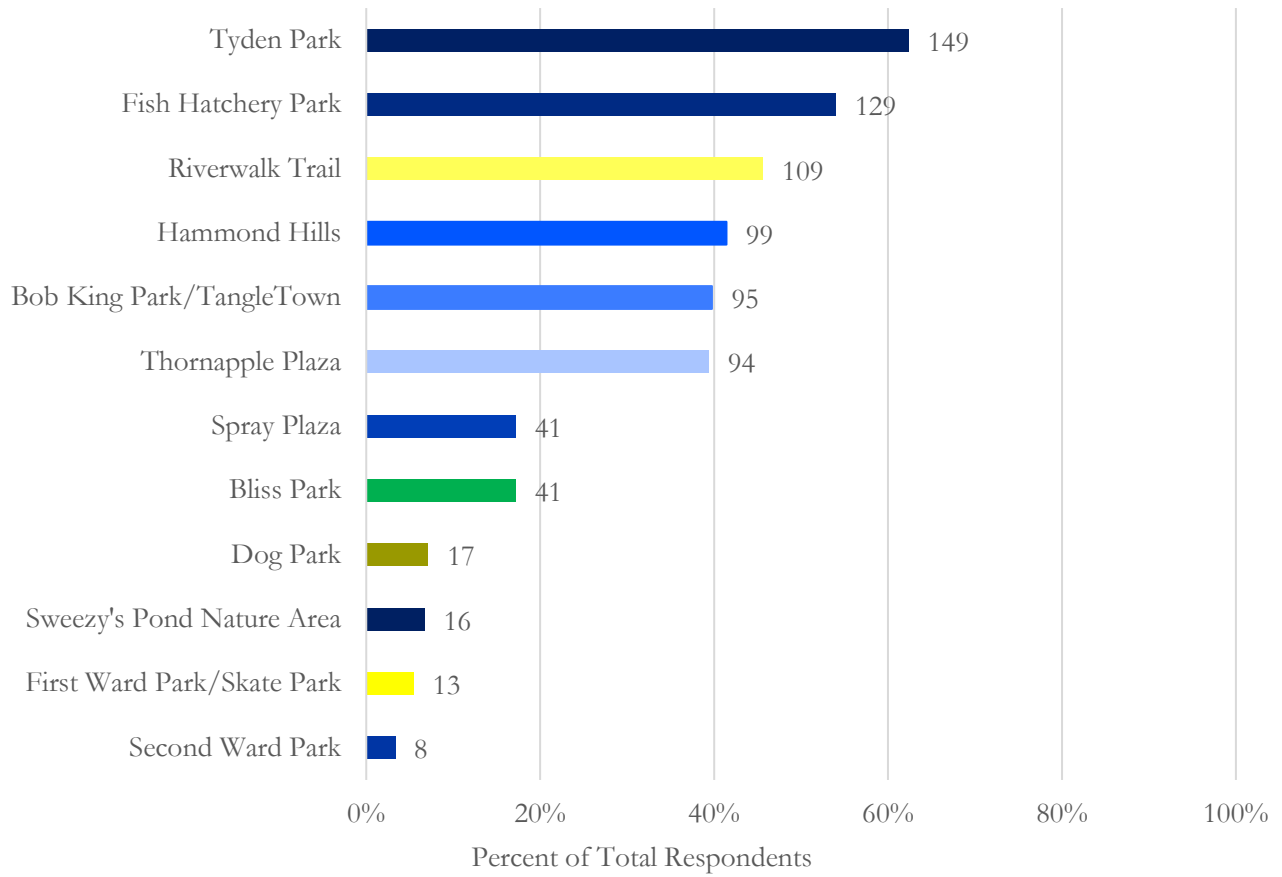

PARKS AND RECREATION SURVEY RESULTS
TOTAL RESPONDENTS: 243

Residency of Respondents

Age Ranges of Respondents

Note: No Respondents in 0-17 range, Total Respondents: 243

Regular Park Visits

Overall Ratings of Parks and Recreation Facilities (Scale 1-5, 5 is best)

Importance of Recreational Types

Recreation Types	Unimportant	Not very important	Unsure	Somewhat important	Very important	Total
Skateboarding	72	55	45	44	12	228
Volleyball	47	53	44	68	19	231
Football	54	66	40	52	21	233
Ice Skating	45	44	38	77	27	231
Boating	44	58	37	64	28	231
Golf	60	55	40	47	29	231
Tennis	49	56	31	64	29	229
Concessions	37	49	38	80	29	233
Soccer	40	64	43	54	30	231
Basketball	42	51	35	73	32	233
Sledding	33	50	36	78	36	233
Baseball/softball	41	49	32	69	38	229
Swimming	30	57	31	75	39	232
Pickleball	52	41	42	57	40	232
Fishing	33	53	35	67	46	234
Biking	22	43	26	88	56	235
Picnicking	13	26	24	97	76	236
Disc Golf	40	30	34	44	90	238
Playground	24	28	13	72	98	235
Nature Trail	5	7	6	79	140	237

Recreation Facilities Used Outside City of Hastings

Desired Recreational Facilities

Importance of Quality Recreation Programs

Desired Recreation Programs Not Available

Quality Rating of Hastings Recreation Programs
(Scale 1-5, 5 is best), **Average Rating: 3.66** (205 Respondents)