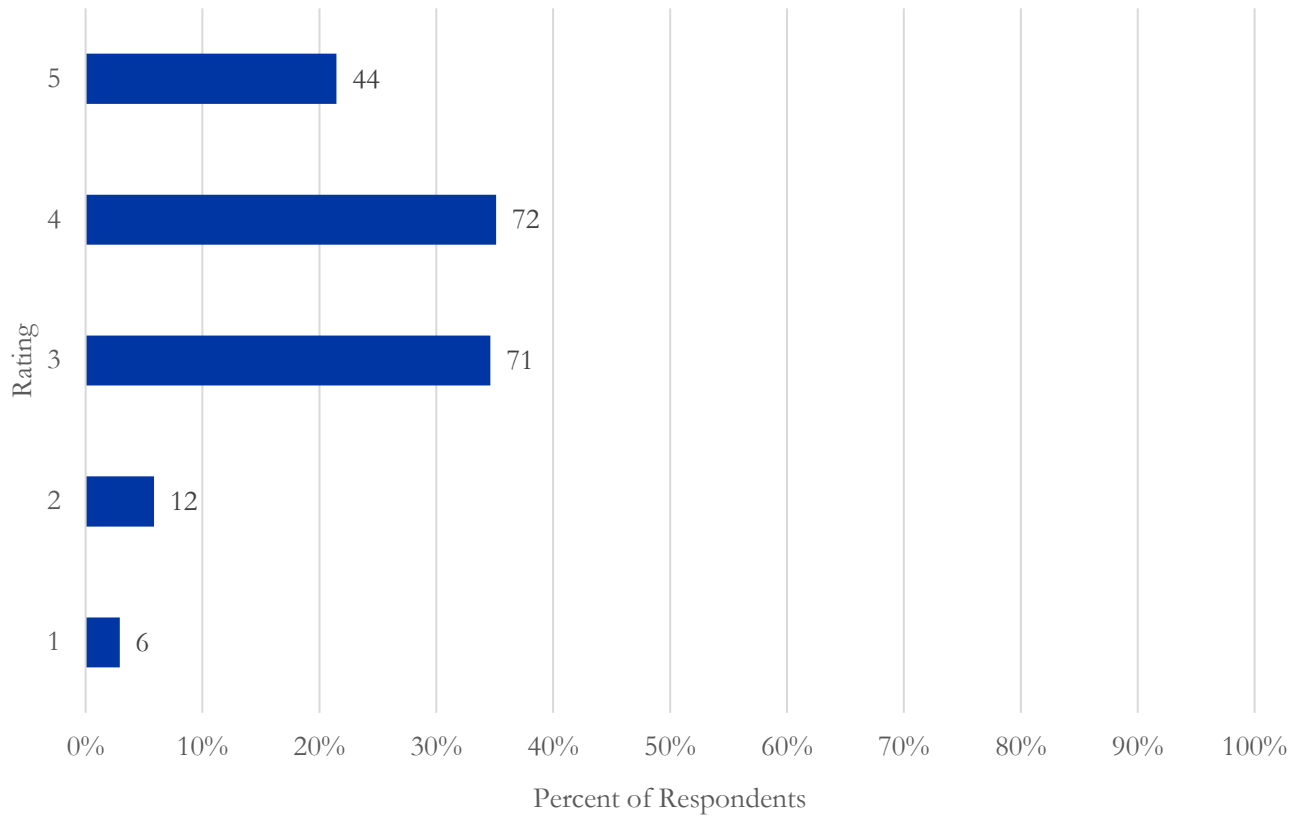

Recreation Facilities Used Outside City of Hastings

Desired Recreational Facilities

Importance of Quality Recreation Programs

Desired Recreation Programs Not Available

Quality Rating of Hastings Recreation Programs
(Scale 1-5, 5 is best), **Average Rating: 3.66** (205 Respondents)