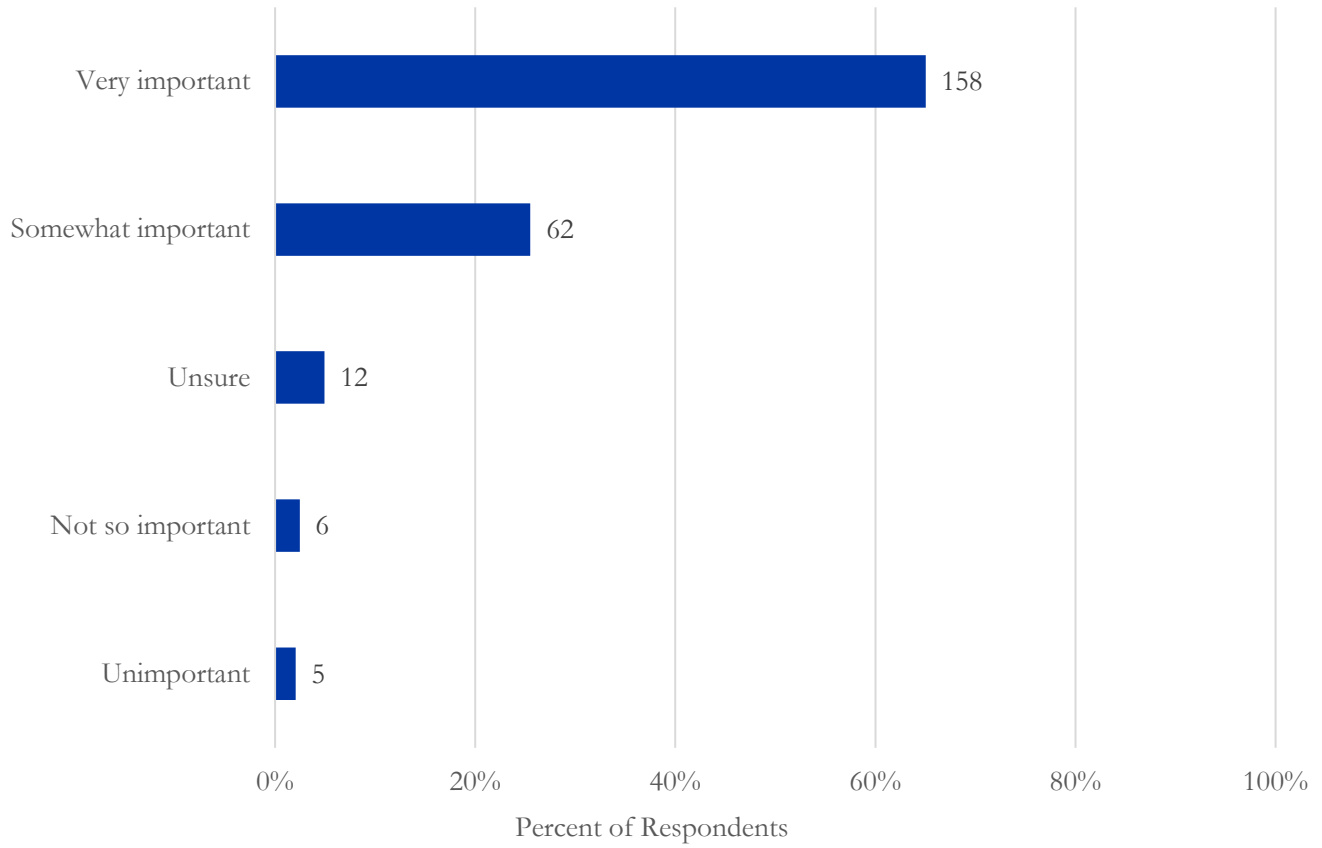

Importance of Quality Recreation Programs